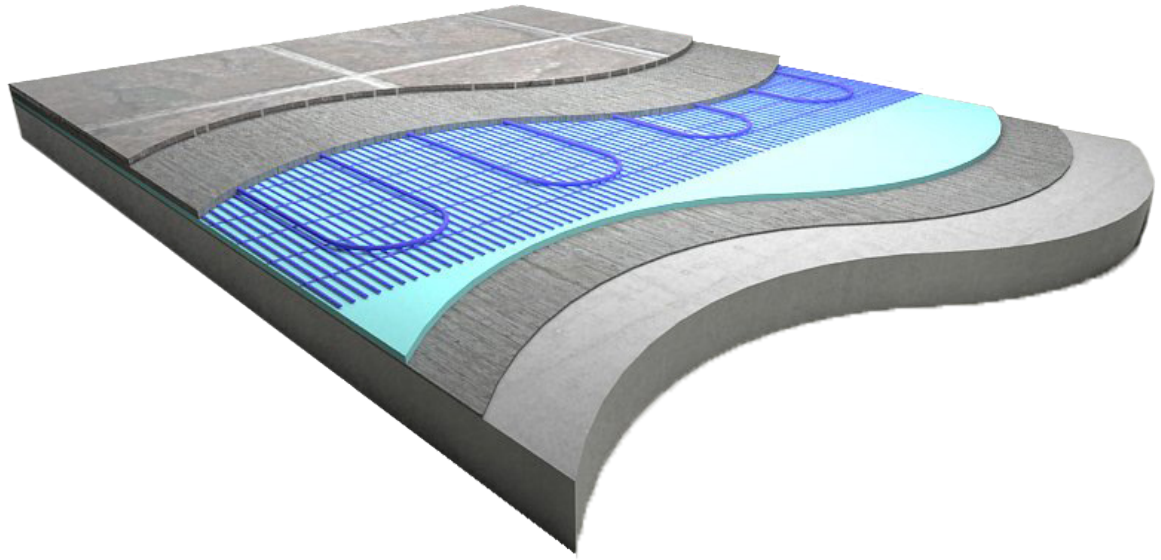

Model	Description
MD160/1.0	Heating Mat Kit 160w, 0.5m x 2m, including HA308S1 Thermostat & Alarm
MD160/1.5	Heating Mat Kit 240w, 0.5m x 3m, including HA308S1 Thermostat & Alarm
MD160/2.0	Heating Mat Kit 320w, 0.5m x 4m, including HA308S1 Thermostat & Alarm
MD160/2.5	Heating Mat Kit 400w, 0.5m x 5m, including HA308S1 Thermostat & Alarm
MD160/3.0	Heating Mat Kit 480w, 0.5m x 6m, including HA308S1 Thermostat & Alarm
MD160/3.5	Heating Mat Kit 560w, 0.5m x 7m, including HA308S1 Thermostat & Alarm
MD160/4.0	Heating Mat Kit 640w, 0.5m x 8m, including HA308S1 Thermostat & Alarm
MD160/4.5	Heating Mat Kit 720w, 0.5m x 9m, including HA308S1 Thermostat & Alarm
MD160/5.0	Heating Mat Kit 800w, 0.5m x 10m, including HA308S1 Thermostat & Alarm
MD160/6.0	Heating Mat Kit 960w, 0.5m x 12m, including HA308S1 Thermostat & Alarm
MD160/7.0	Heating Mat Kit 1120w, 0.5m x 14m, including HA308S1 Thermostat & Alarm
MD160/8.0	Heating Mat Kit 1280w, 0.5m x 16m, including HA308S1 Thermostat & Alarm