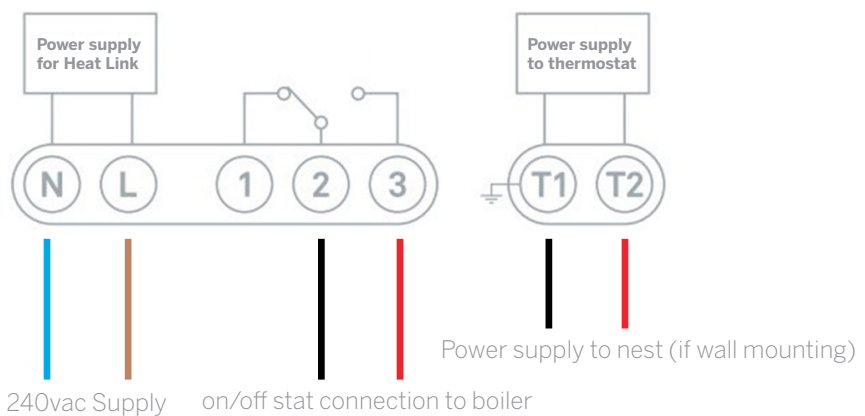

HEAT LINK WIRING DIAGRAM

- * Charging stand required if nest is not to be powered using T1 and T2 connections (powered via USB cable supplied with charging stand)
- * Max. distance from nest thermostat to Heat Link is 30 metres